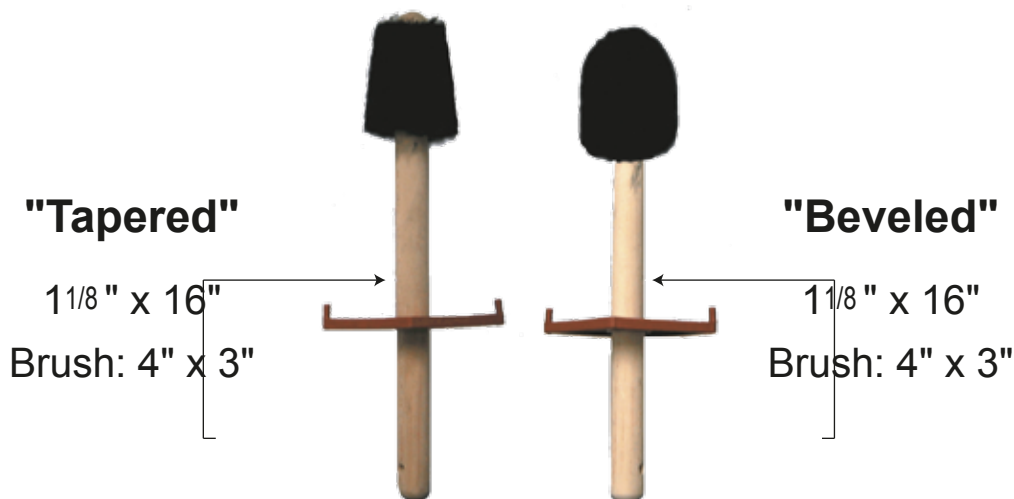

"DOPE BRUSHES"

Heavy Duty
Thread Compound
Dope Brushes

JET-LUBE OF CANADA LTD.

3820 - 97 Street, Edmonton, Alberta Canada T6E 5S8

Phone (780) 463-7441 Toll Free 1-888-771-7775 Fax (780) 463-7454 Toll Free 1-888-449-4449